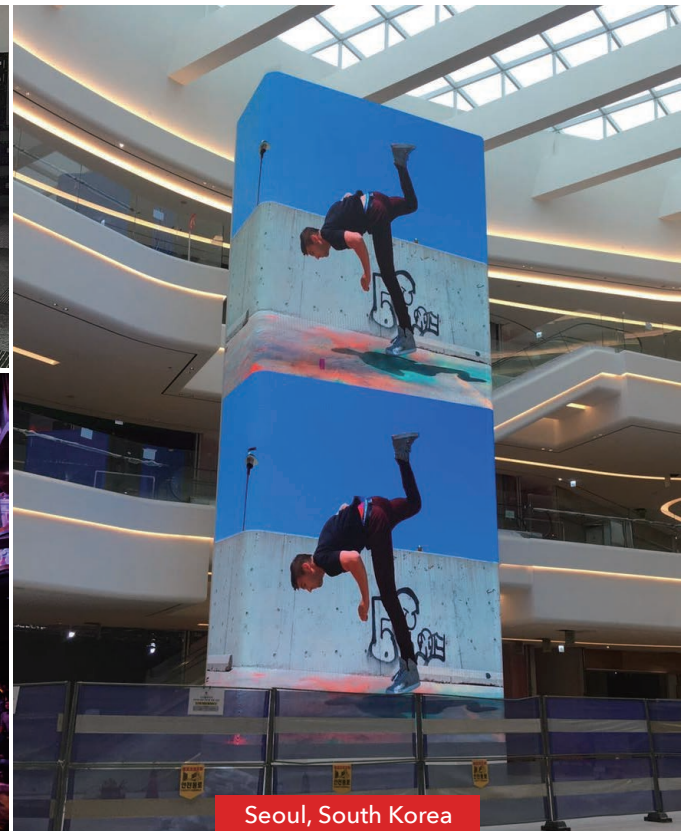

WA SERIES MODULAR INDOOR LED MADE BY

Taylorleds