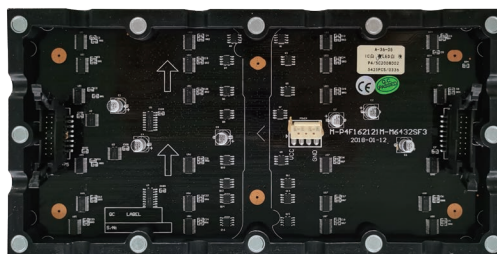

| Easy Serviceability

Magnetic modules with easy front service